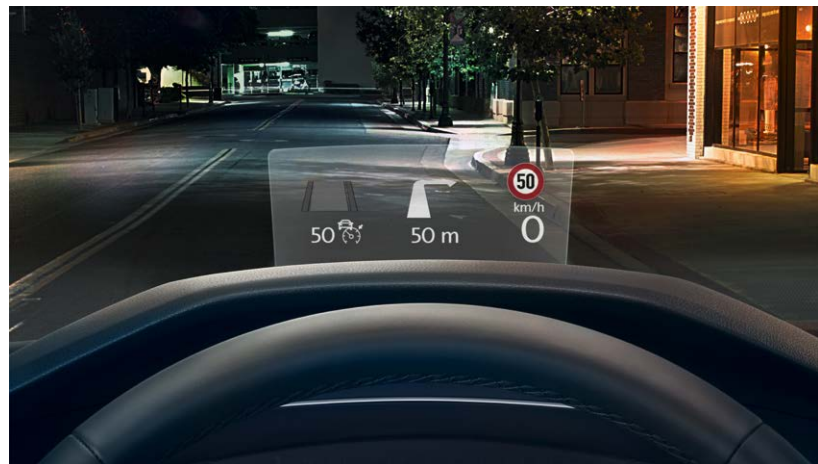

Digital Cockpit Pro turns your dashboard into an interactive cockpit. The Digital Cockpit Pro allows you to customise the display from infotainment to navigation or vehicle statistics.

# Safety first. **Safety always**

With the Tiguan Allspace being the embodiment of German engineering, safety is always prioritised. The safety cage has been designed to protect passengers in the event of a front, rear, or side impact. Additionally, advanced thermo-formed steel B-pillars offer strong reinforcements on top. The adaptive airbags have been engineered to adjust to crash severity and special door sensors will deploy Curtain Protection® airbags in a side impact.

**The Head-up Display warns when a break is needed via an acoustic signal and a visual message is displayed on the instrument cluster.**

Speed, traffic signs, assistance systems, and other functions are displayed clearly and accurately. The Rest Assist fatigue detection system senses fading concentration levels by intelligently measuring pedal and steering wheel use. These ground-breaking features are designed to keep the driver alert and safe during long trips.

High Beam Control "Light Assist"

Head-up Display

\*Head-up display is optional on the Elegance model.